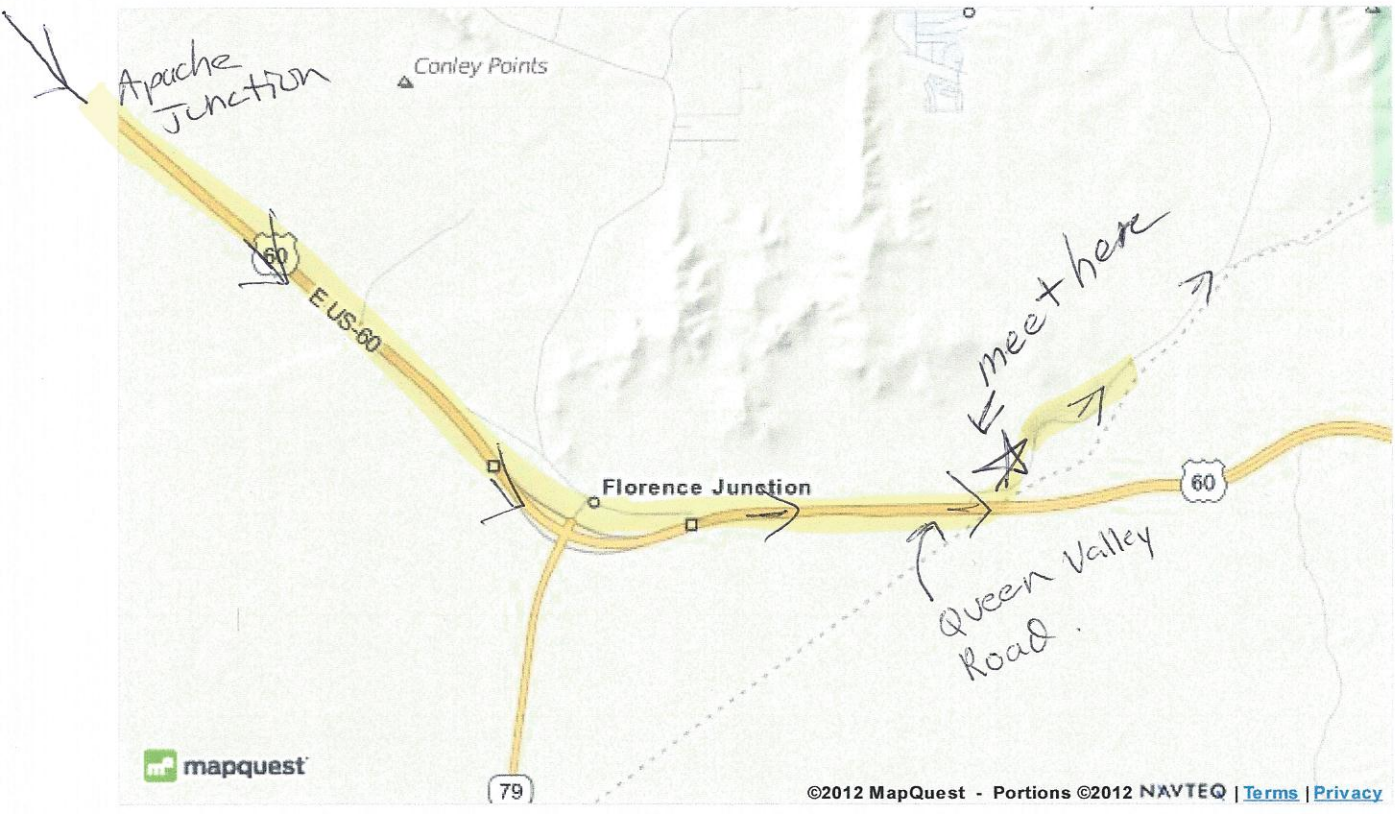

Notes

Map of:  
**Superstition Mountains**  
AZ 85218

PHX

©2012 MapQuest, Inc. Use of directions and maps is subject to the MapQuest Terms of Use. We make no guarantee of the accuracy of their content, road conditions or route usability. [View Terms of Use](#)

# Angel Basin • Randolph Canyon

- 1.7 FR 172A; turn left.
- 3.4 FR 650; turn left.
- 3.7 Rogers Trough Trailhead.
- 5.0 Rogers Canyon Trail; turn left.
- 7.4 Angel Basin; turn left.
- 9.0 Tortilla Pass/JF Trail junction; turn left.
- 11.4 Woodbury Trail.
- 11.9 Woodbury Trailhead.