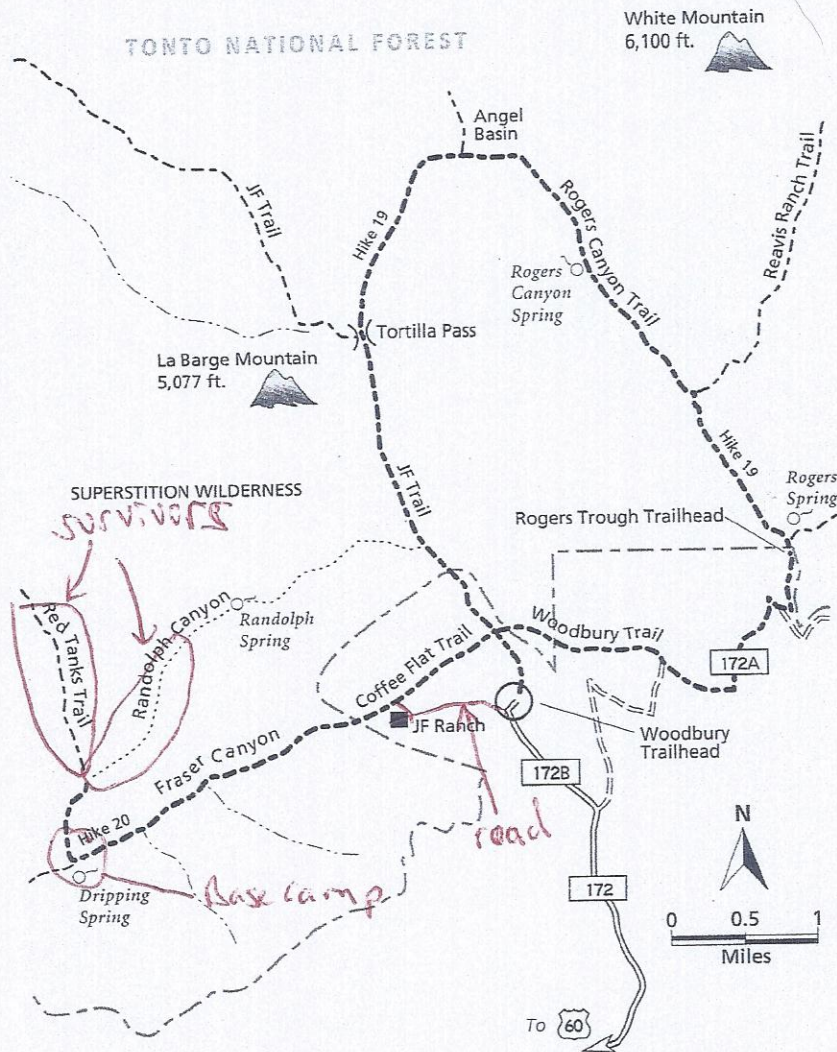

Notes

Map of:  
**Superstition Mountains**  
AZ 85218

PHX

©2012 MapQuest, Inc. Use of directions and maps is subject to the MapQuest Terms of Use. We make no guarantee of the accuracy of their content, road conditions or route usability. [View Terms of Use](#)

# Angel Basin • Randolph Canyon

- 1.7 FR 172A; turn left.
- 3.4 FR 650; turn left.
- 3.7 Rogers Trough Trailhead.
- 5.0 Rogers Canyon Trail; turn left.
- 7.4 Angel Basin; turn left.
- 9.0 Tortilla Pass/JF Trail junction; turn left.
- 11.4 Woodbury Trail.
- 11.9 Woodbury Trailhead.